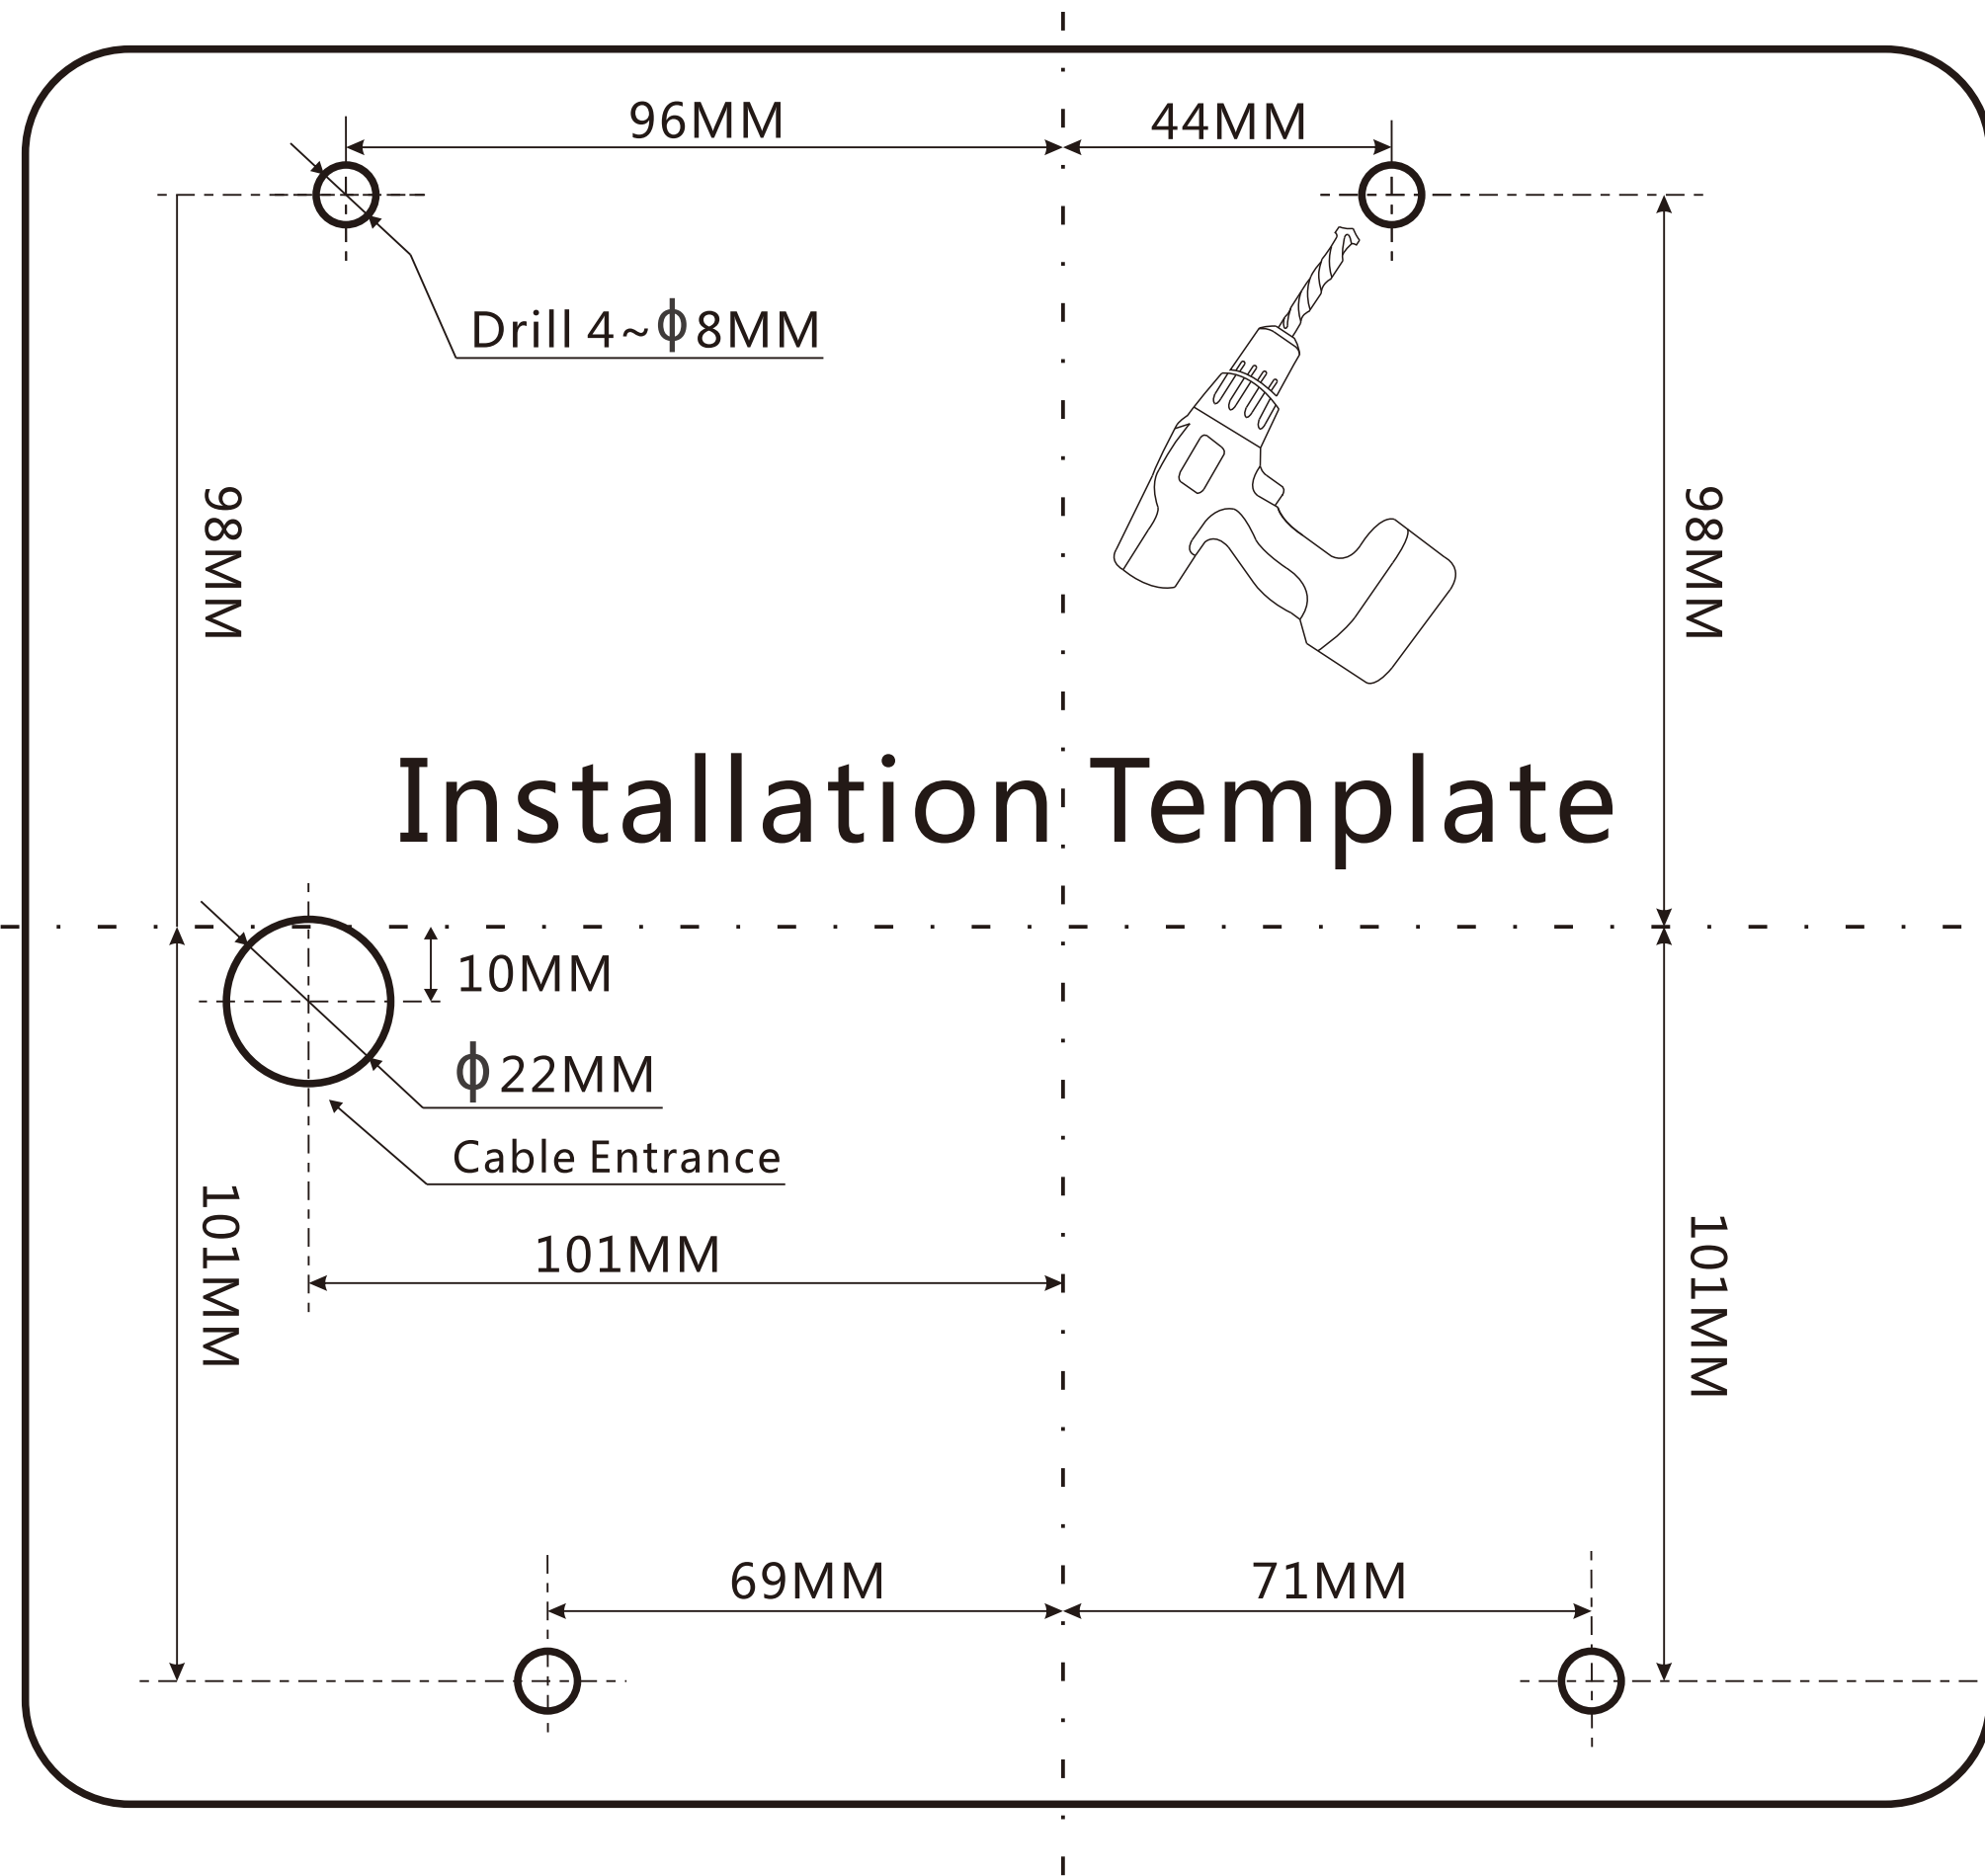

Installation Template

RECOMMENDED MOUNTING HEIGHTS

	(Men)	1000MM (40")
	(Women)	960MM (38")
	(4-7Years)	812MM (32")
	(8-10Years)	860MM (34")
	(11-13Years)	910MM (36")
	(14-16Years)	960MM (38")
	(Disable)	860MM (34")